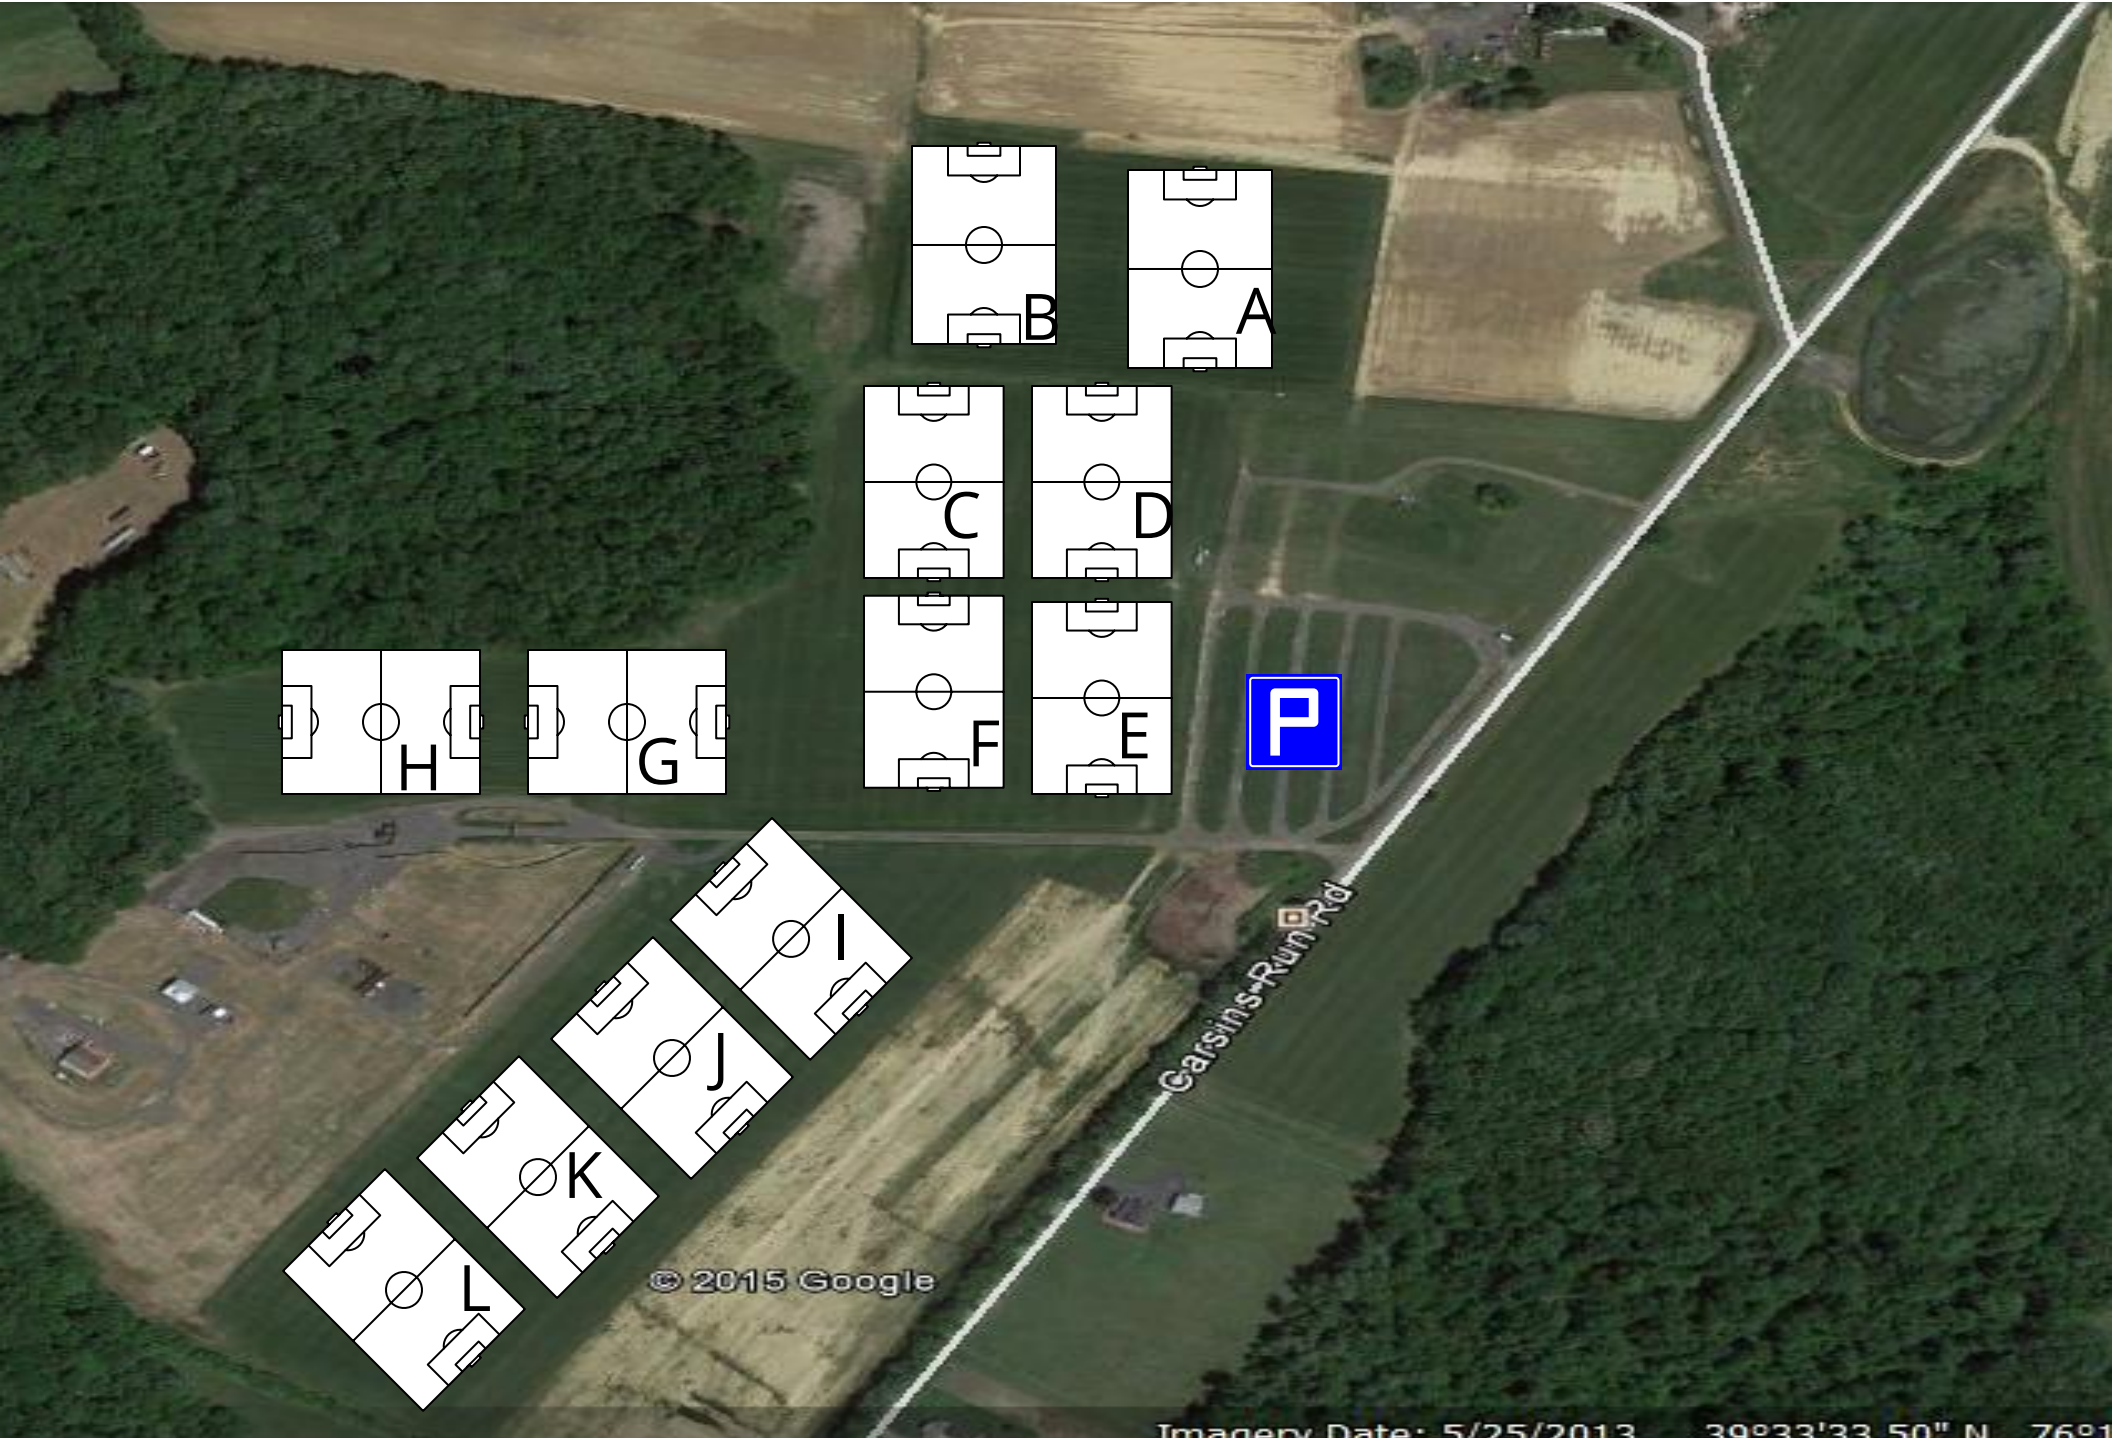

Carsins Run Park  
500 Carsins Run Rd, Aberdeen, MD 21001

© 2015 Google