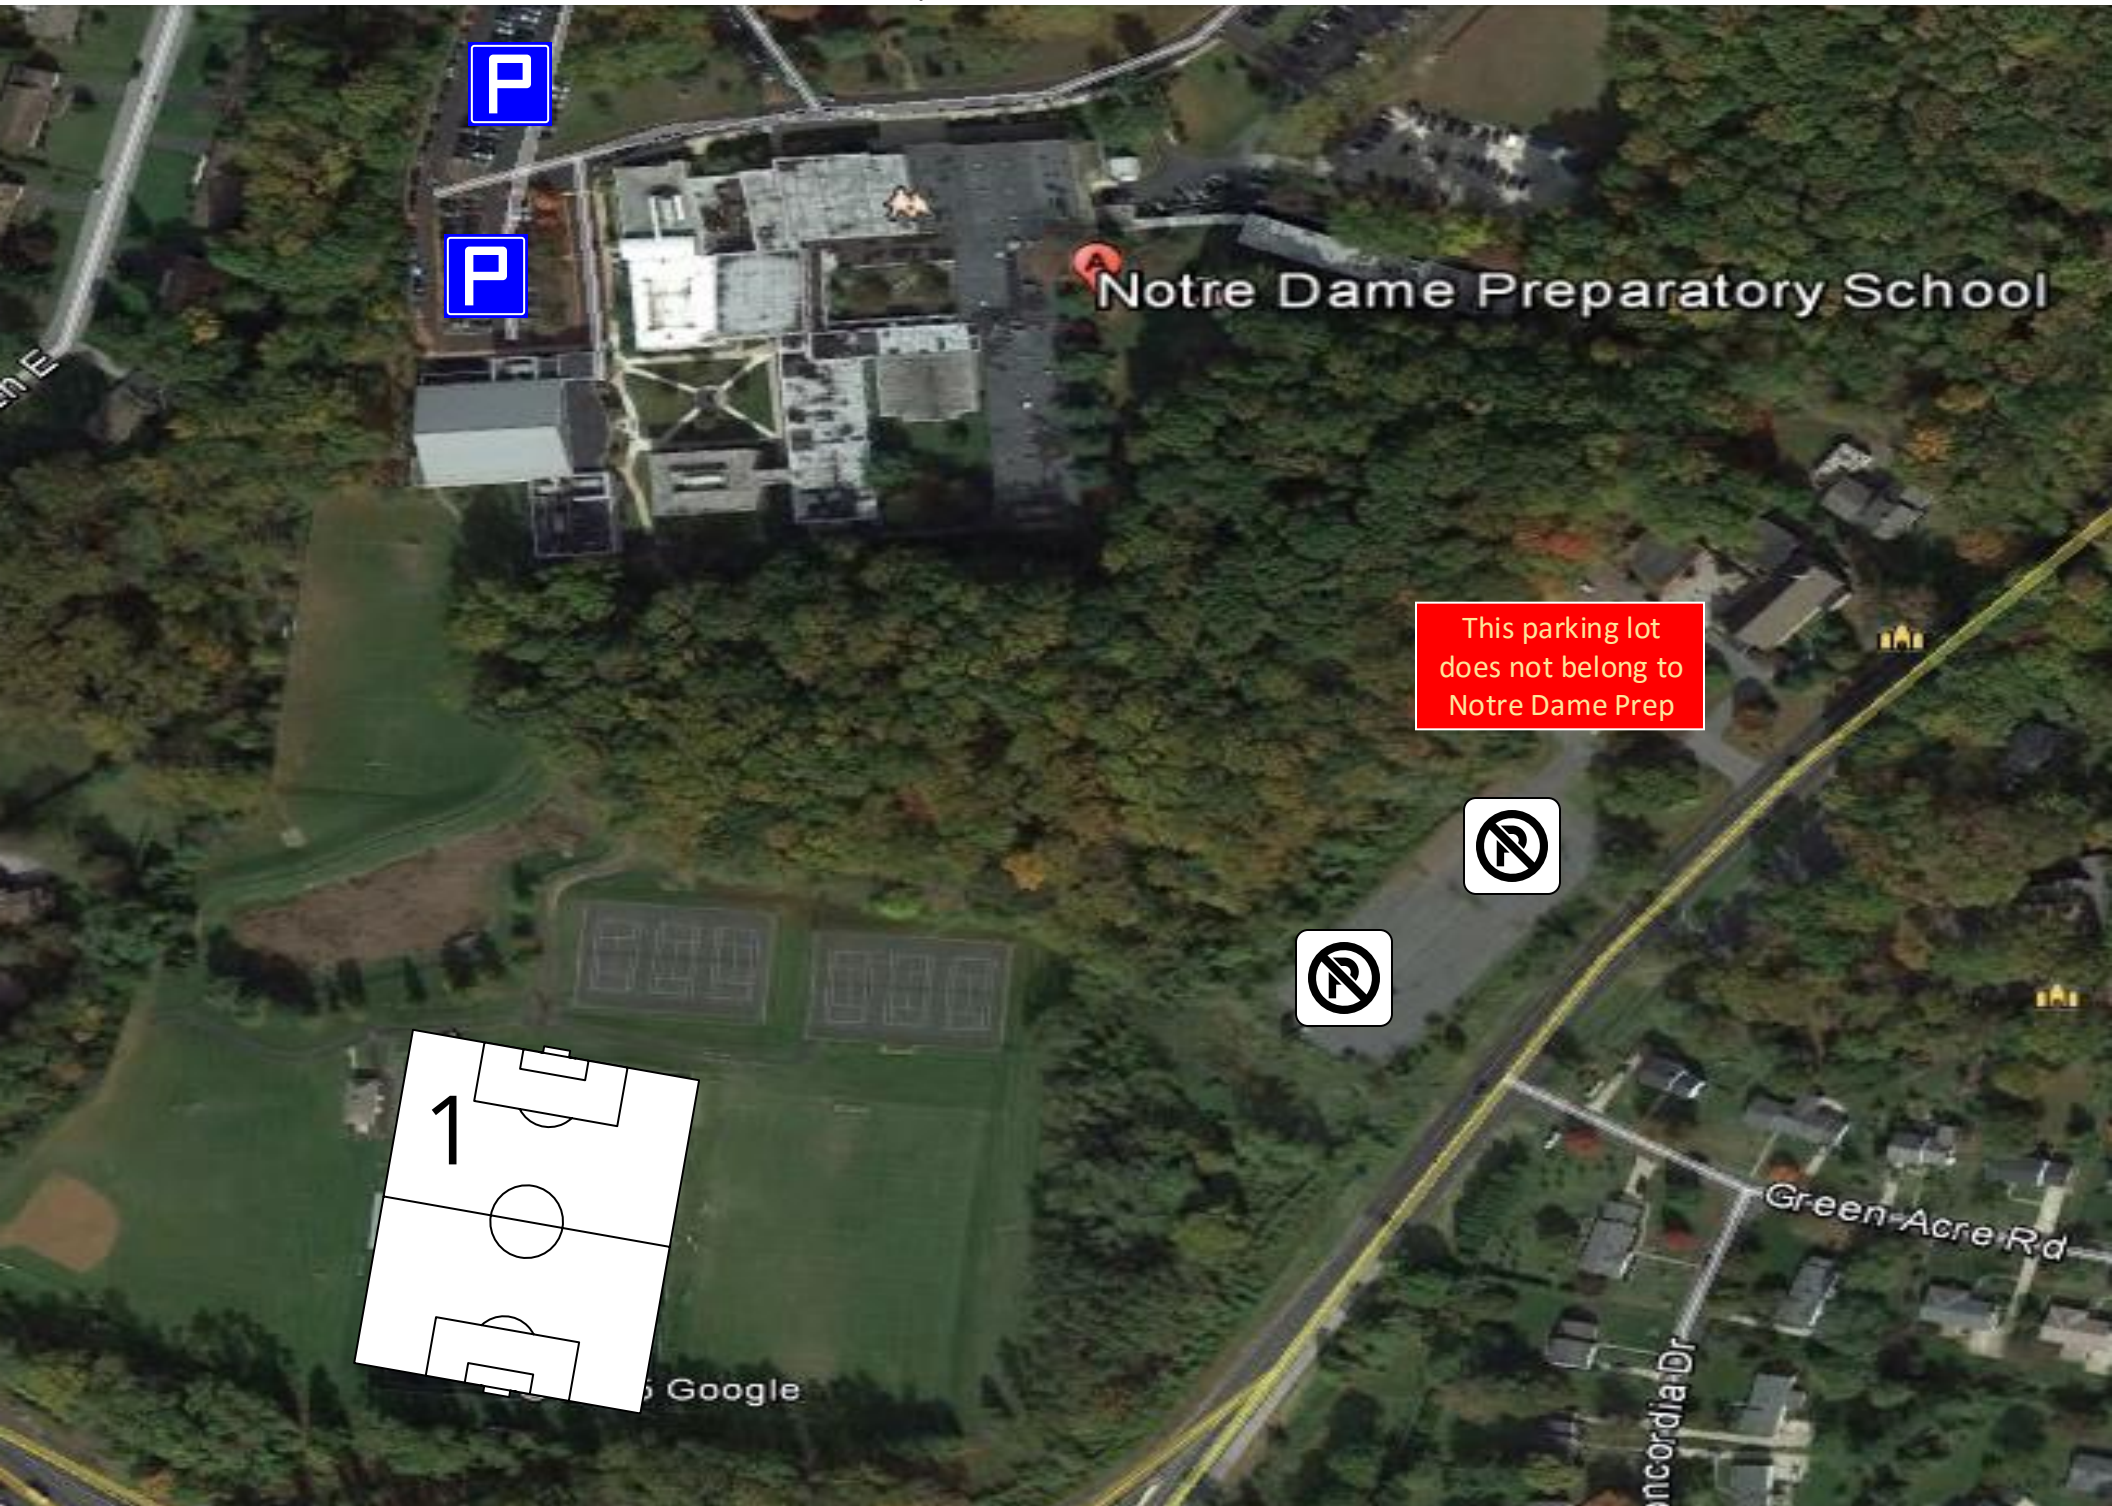

Notre Dame Prep
815 Hampton Ln. Towson MD, 21286

Notre Dame Preparatory School

This parking lot does not belong to Notre Dame Prep

Google

Green-Acre Rd

Concordia Dr