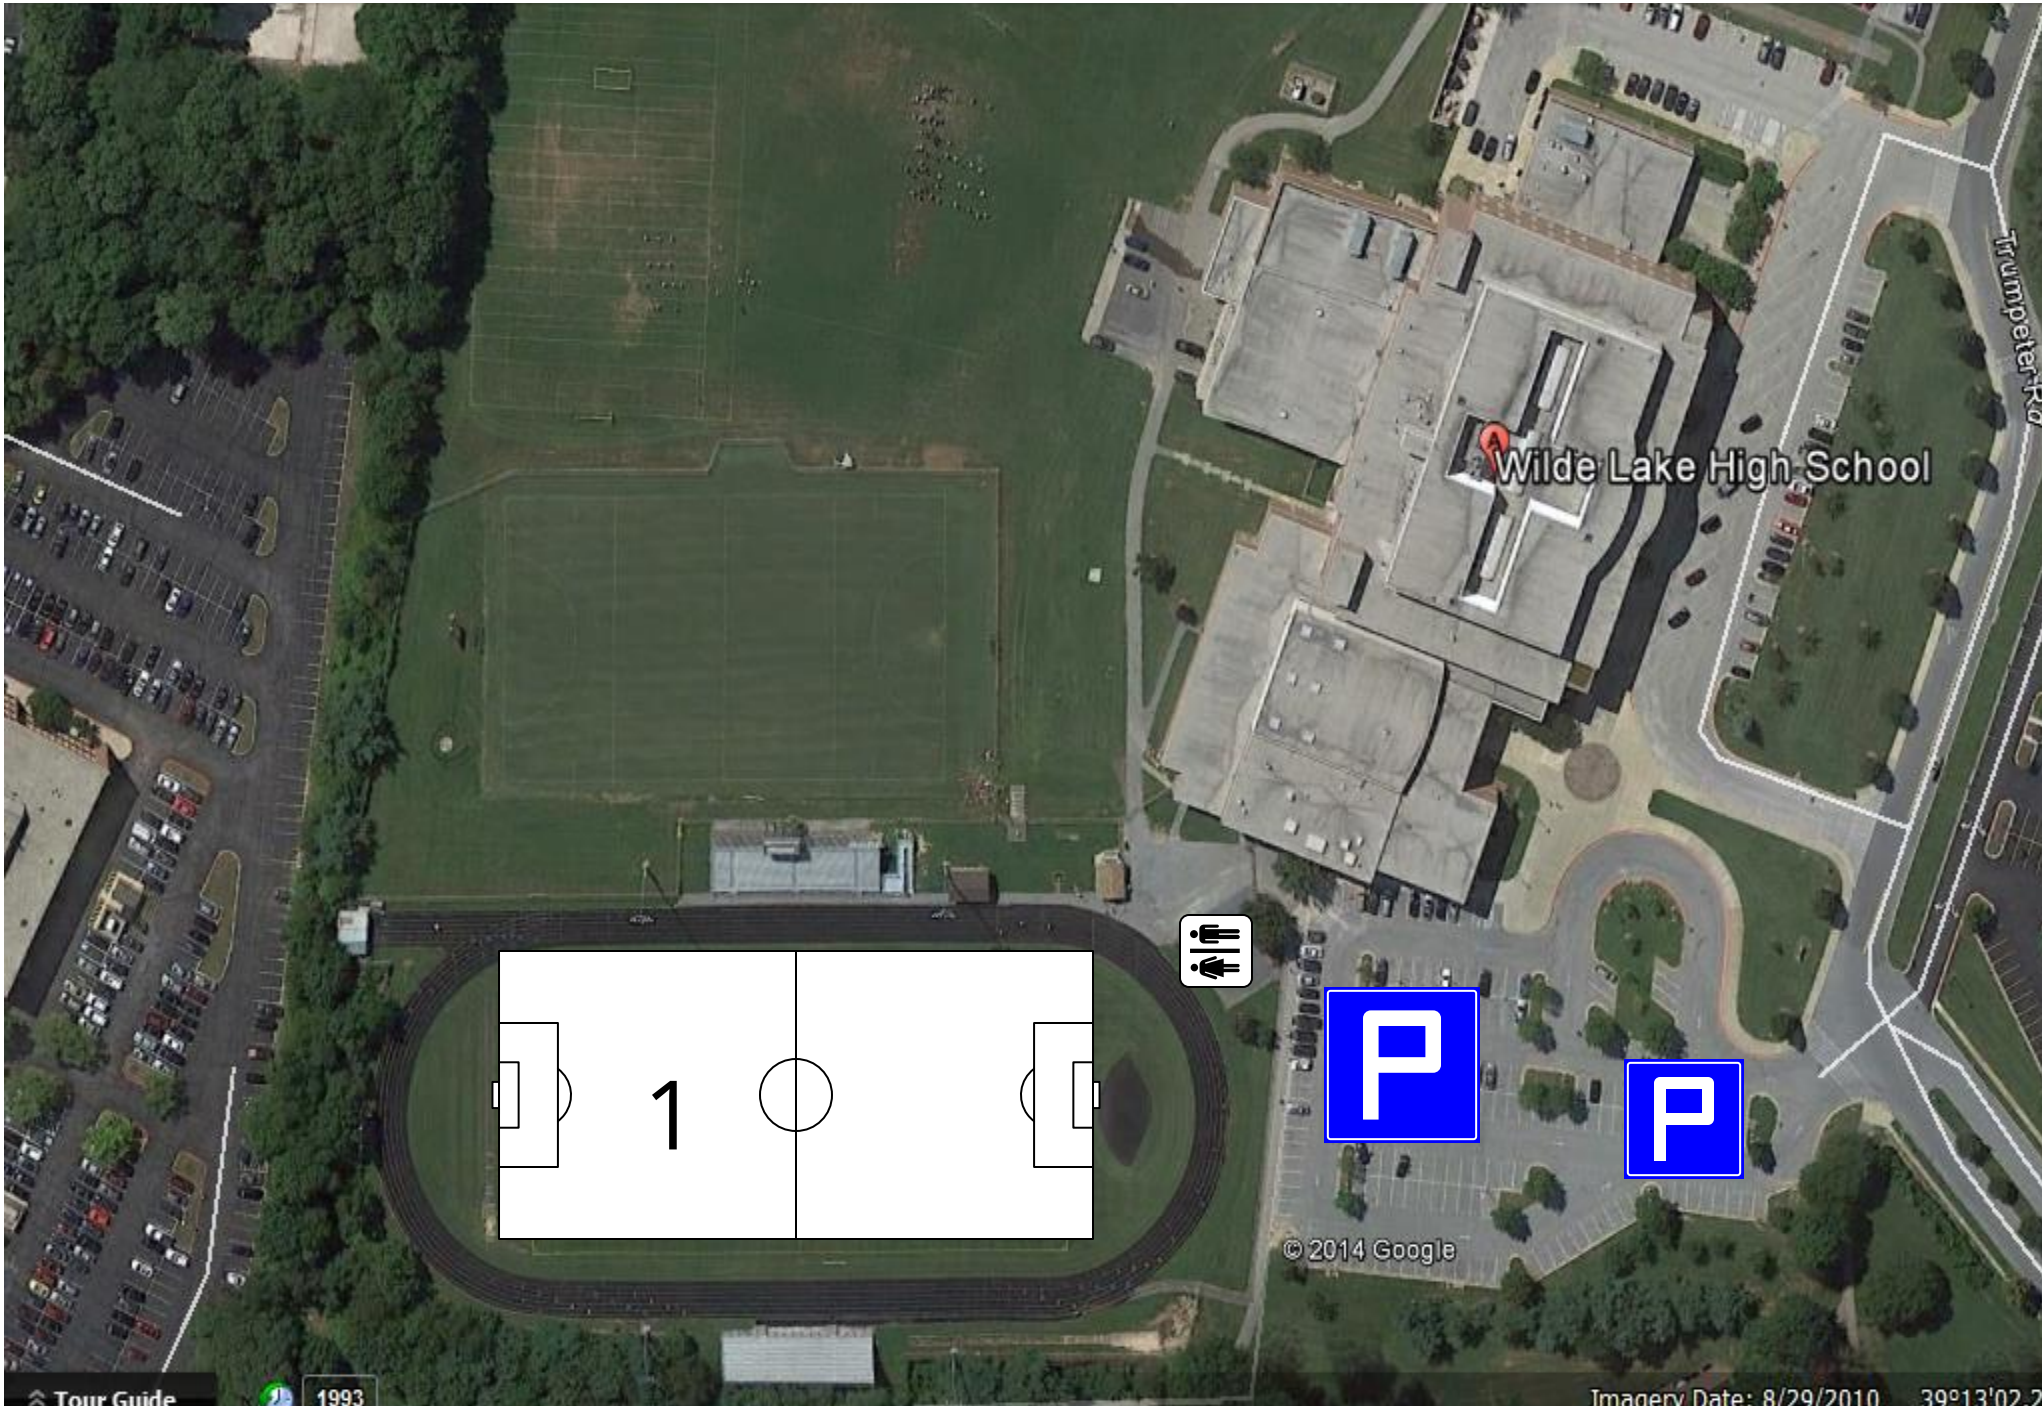

Wilde Lake High School  
5460 Trumpeter Rd  
Columbia, MD 21044

Wilde Lake High School

Trumpeter Rd

© 2014 Google

Imagery Date: 8/29/2010 39°13'02.2