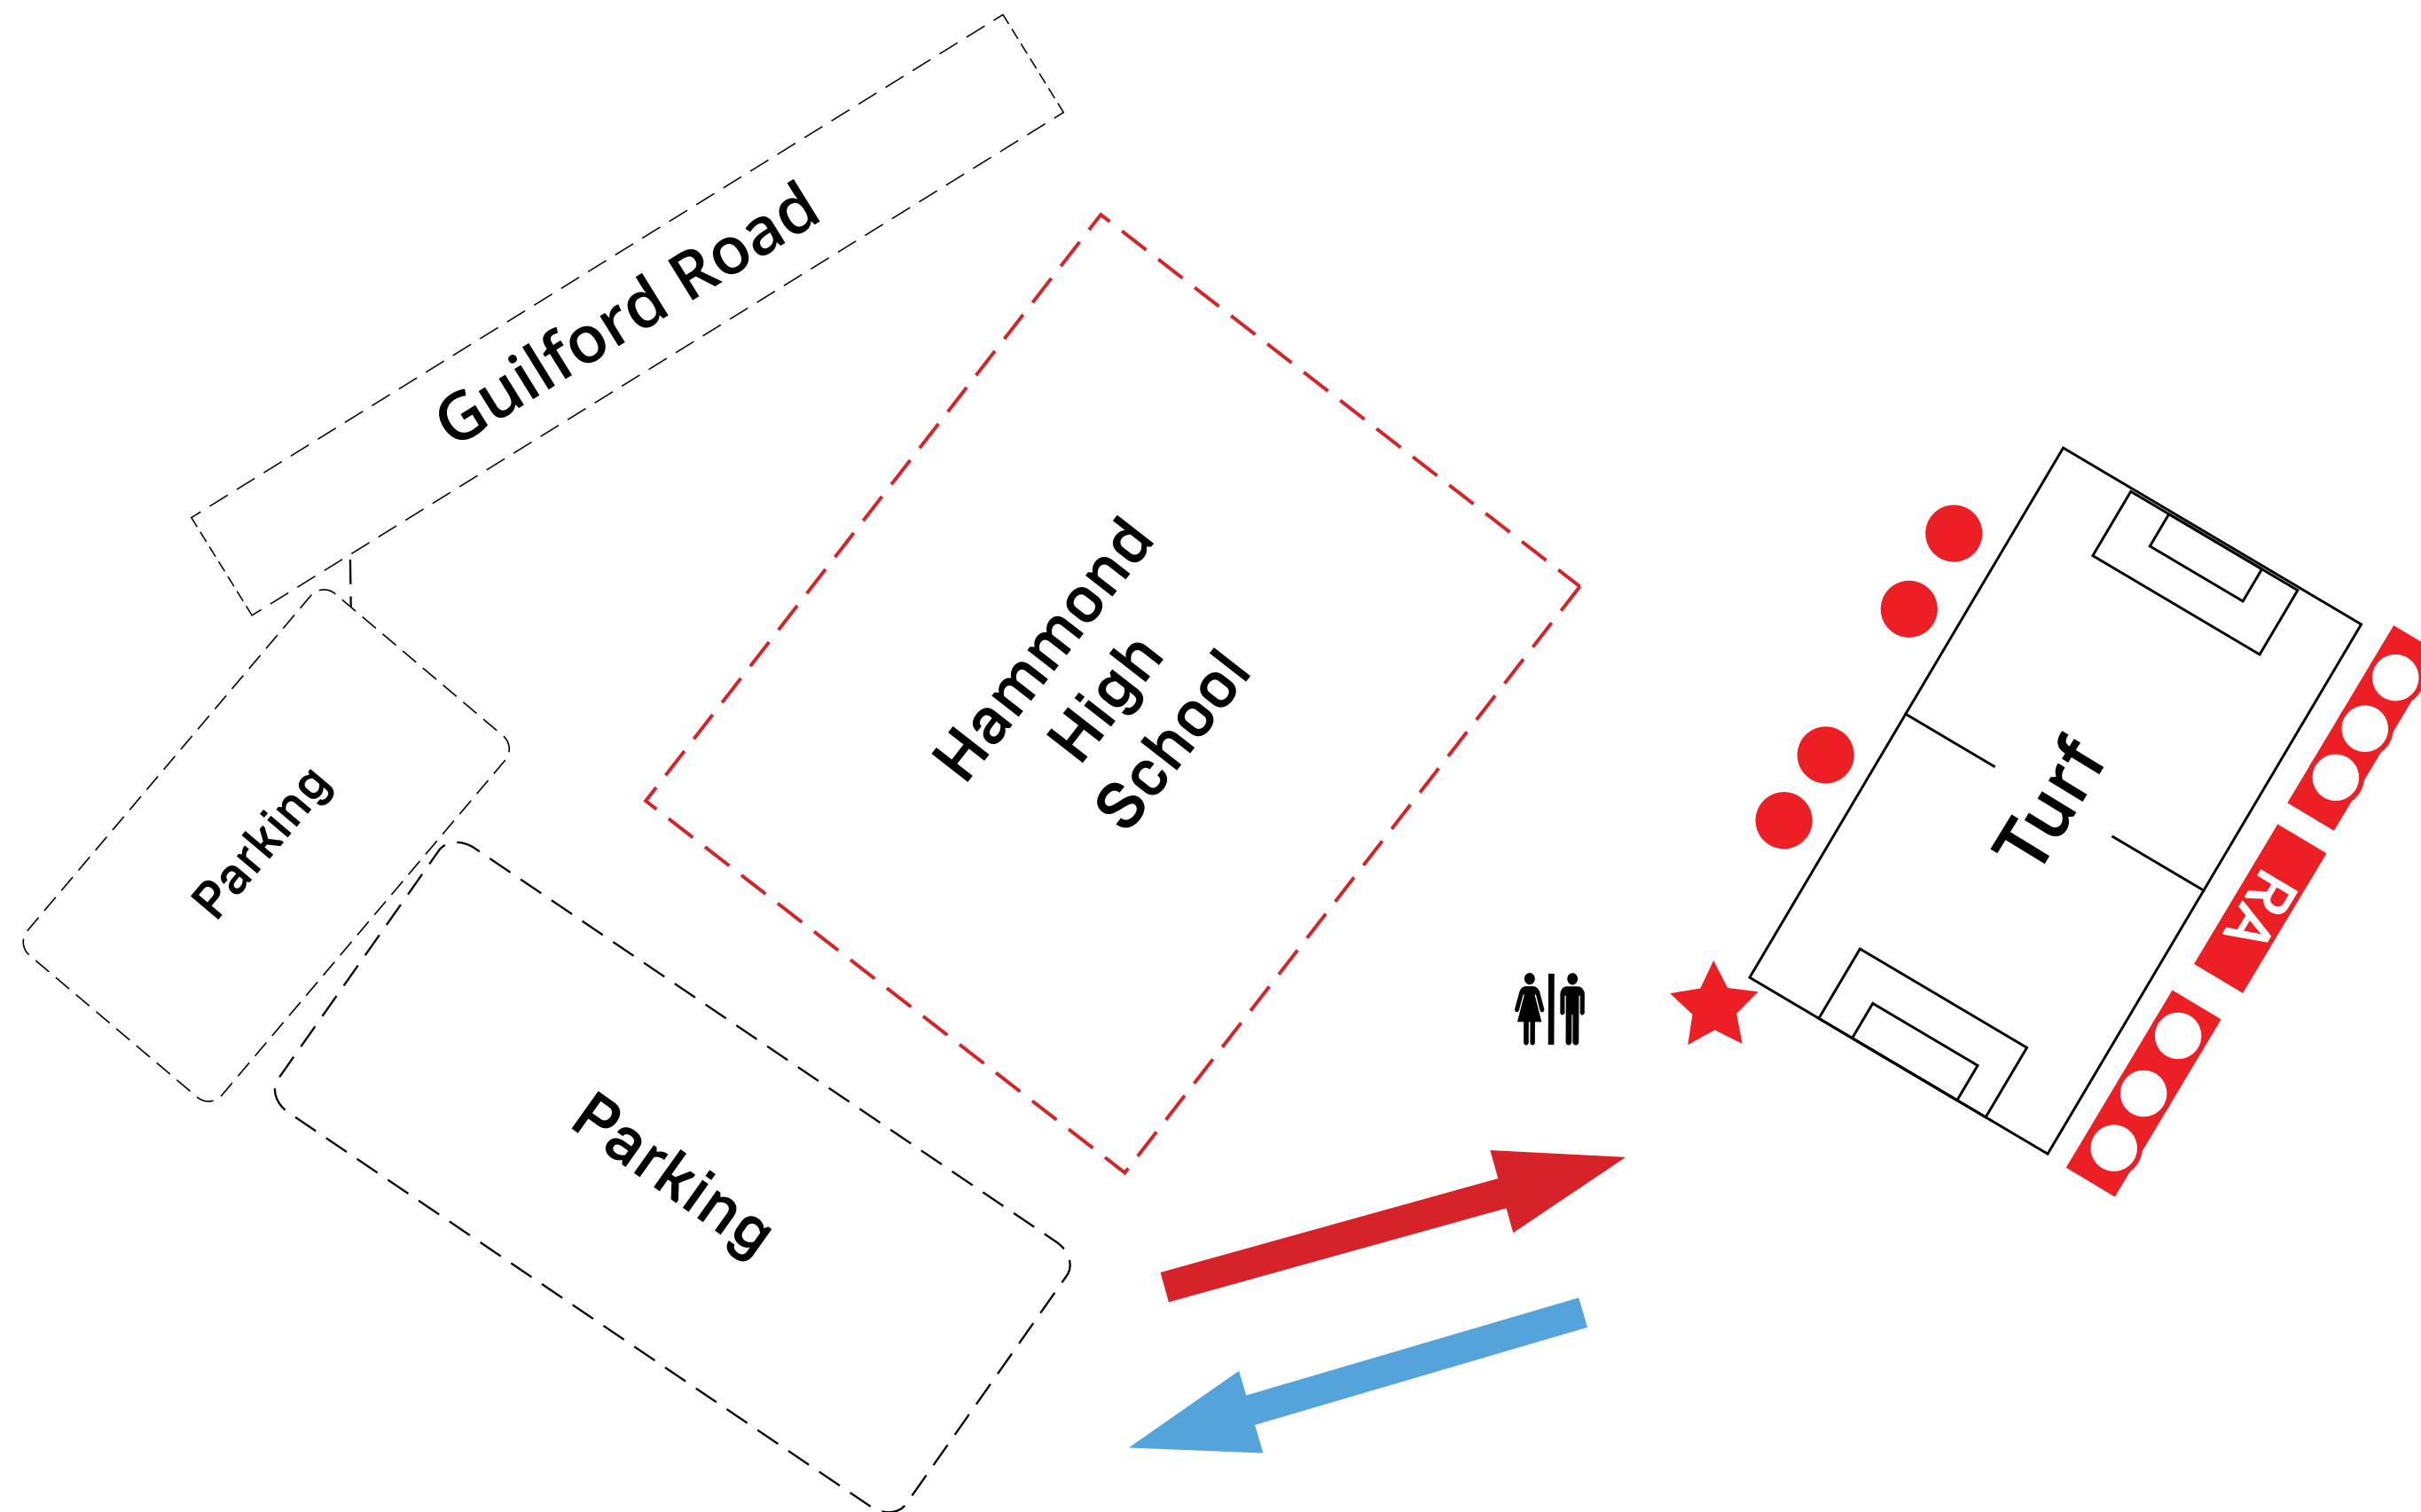

# HAMMOND HS

## FIELD MAP

8800 Guilford Road, Columbia, MD 21046

### Field Map Legend:

-  Temperature Check Location
-  Exit Venue Route
-  Enter Venue Route
-  Team Bench  
Maintain 6 ft Distance
-  Referee Area
-  Spectator Section  
Maintain 6 ft Distance