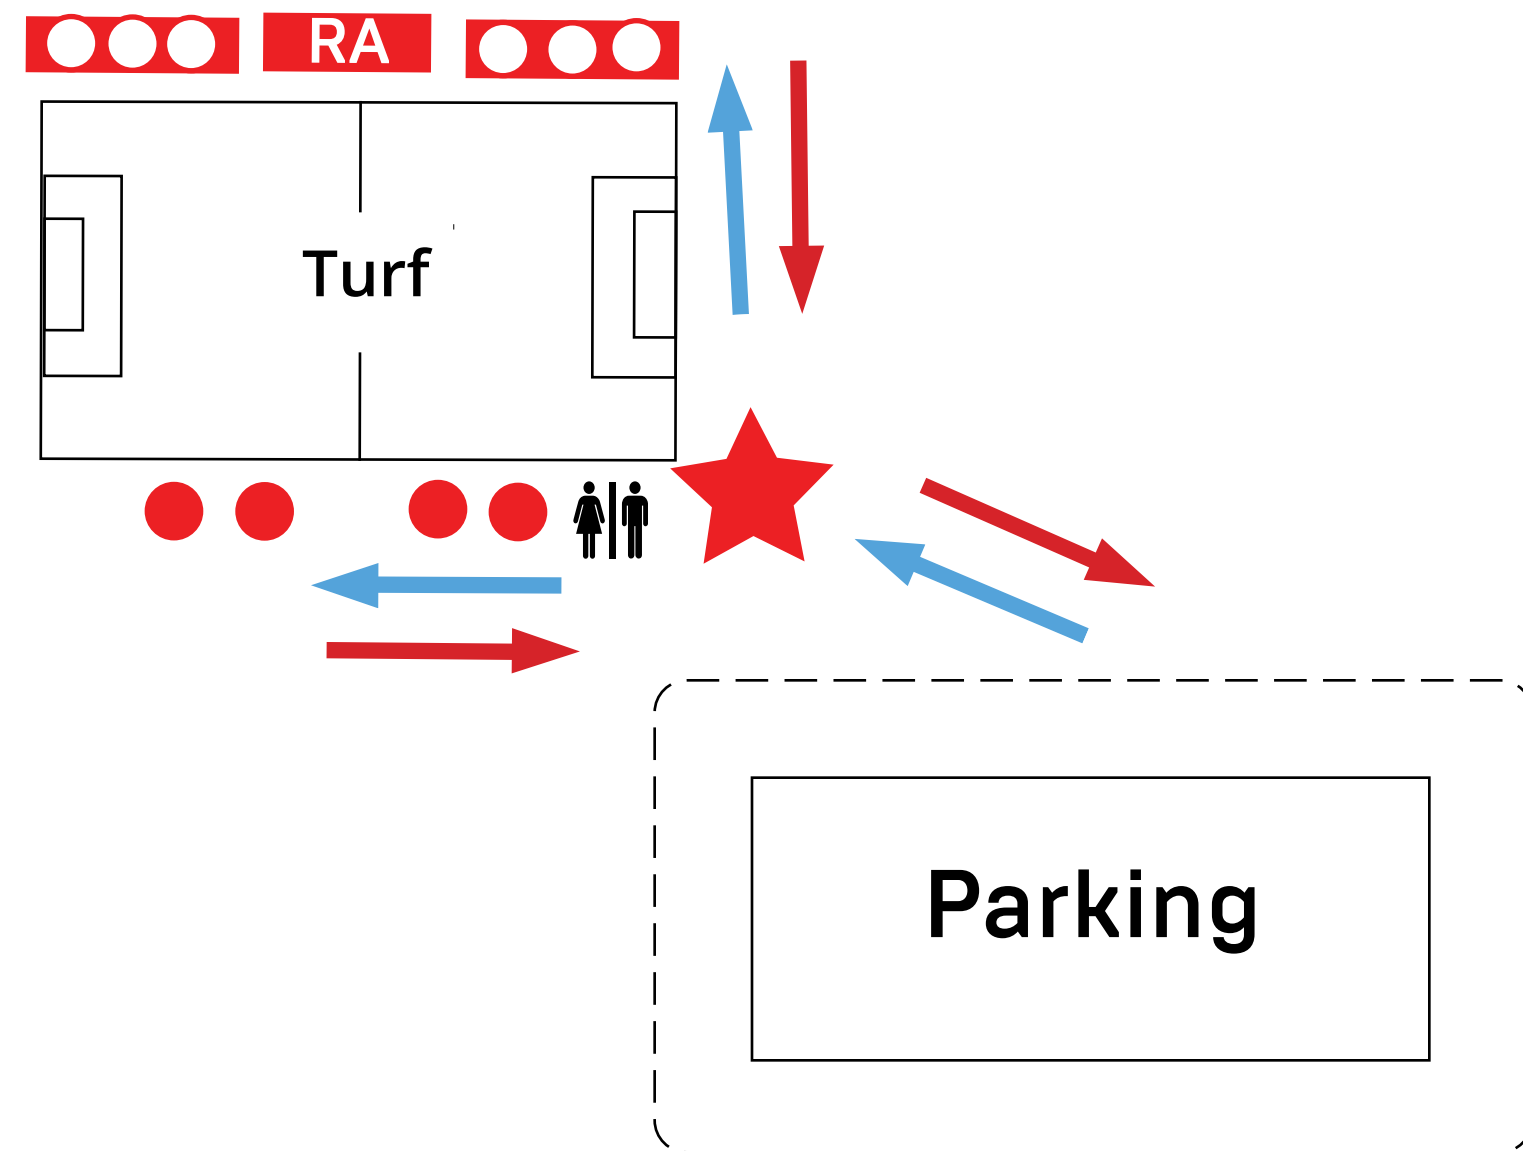

OAKLAND MILLS HS

FIELD MAP

9410 Kilimanjaro Rd, Columbia, MD 21045

Field Map Legend:

-  Temperature Check Location
-  Exit Venue Route
-  Enter Venue Route
-  Team Bench
Maintain 6 ft Distance
-  Referee Area
-  Spectator Section
Maintain 6 ft Distance

Kilimanjaro Road