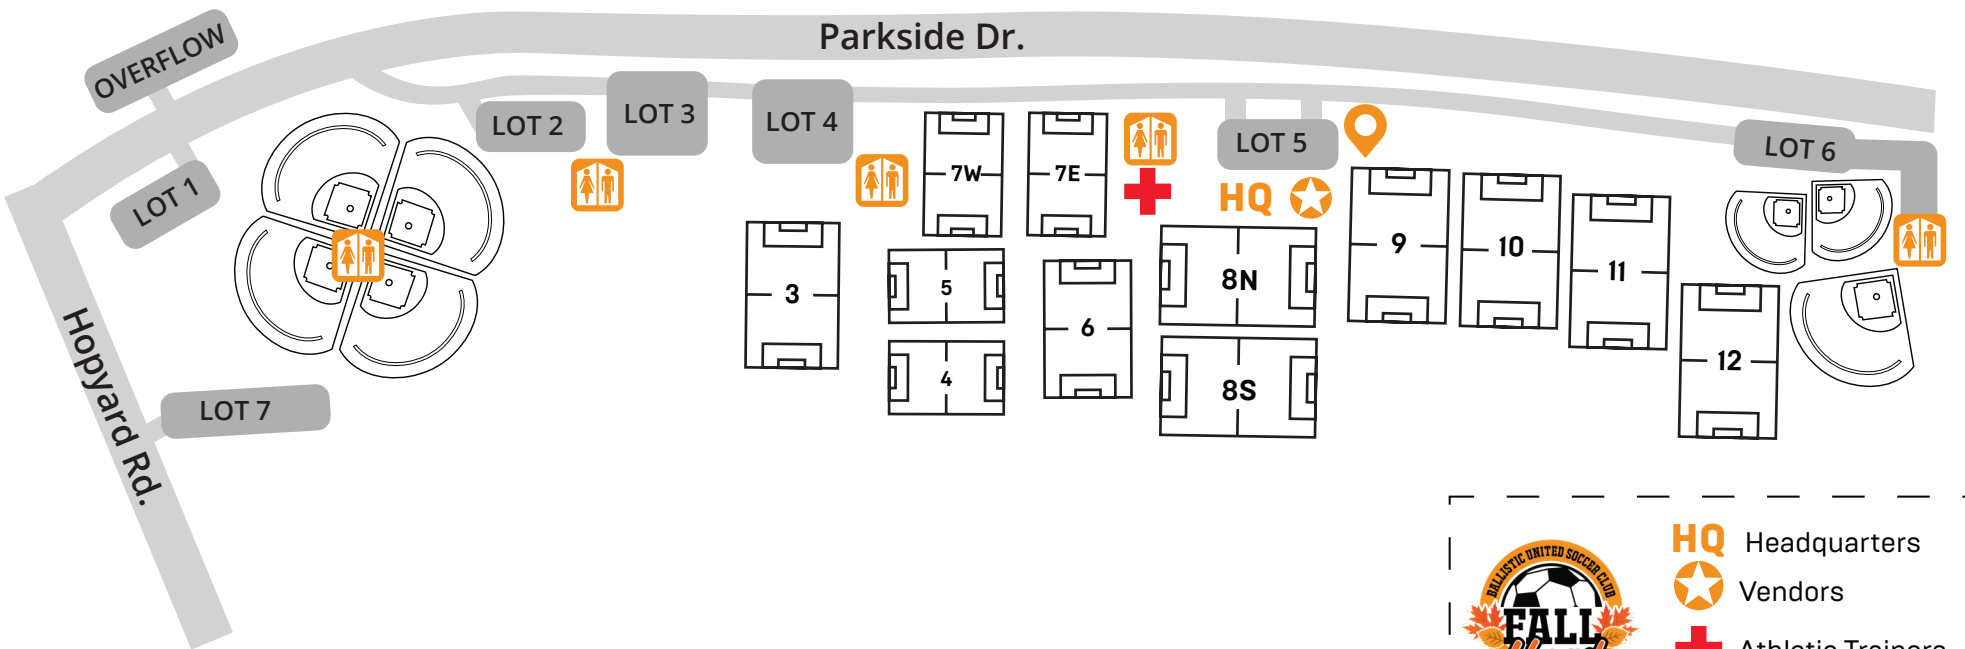

# KEN MERCER SPORTS PARK

## FIELD MAP

5800 Parkside Drive Pleasanton, CA 94566

	<b>HQ</b> Headquarters
	Vendors
	Athletic Trainers
	Food & Drink
	Restrooms
	Referee Area