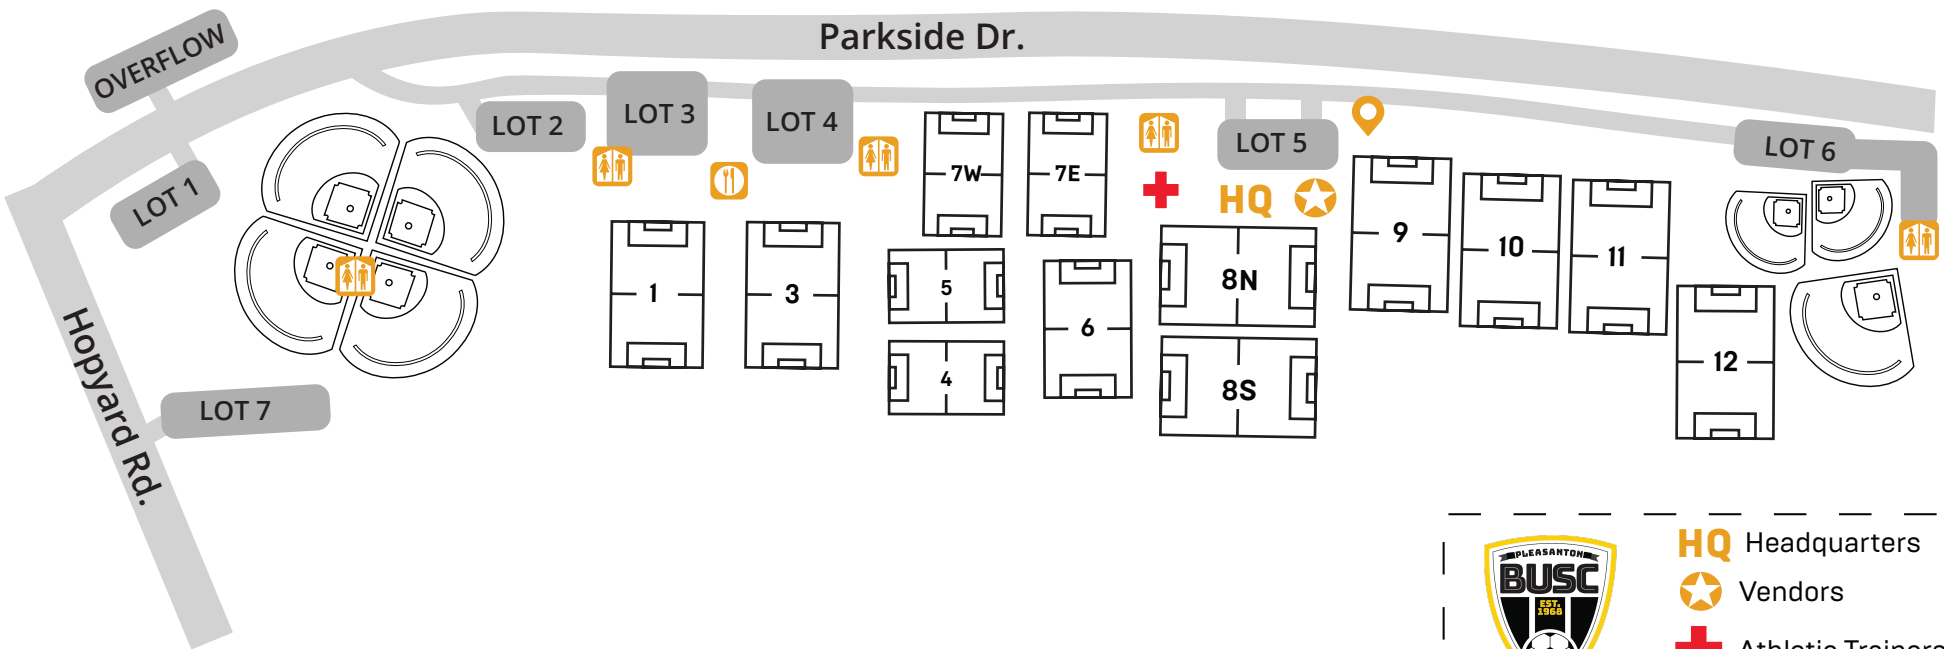

KEN MERCER SPORTS PARK

FIELD MAP

5800 Parkside Drive Pleasanton, CA 94566

- HQ** Headquarters
- Vendors
- Athletic Trainers
- Food & Drink
- Restrooms
- Referee Area