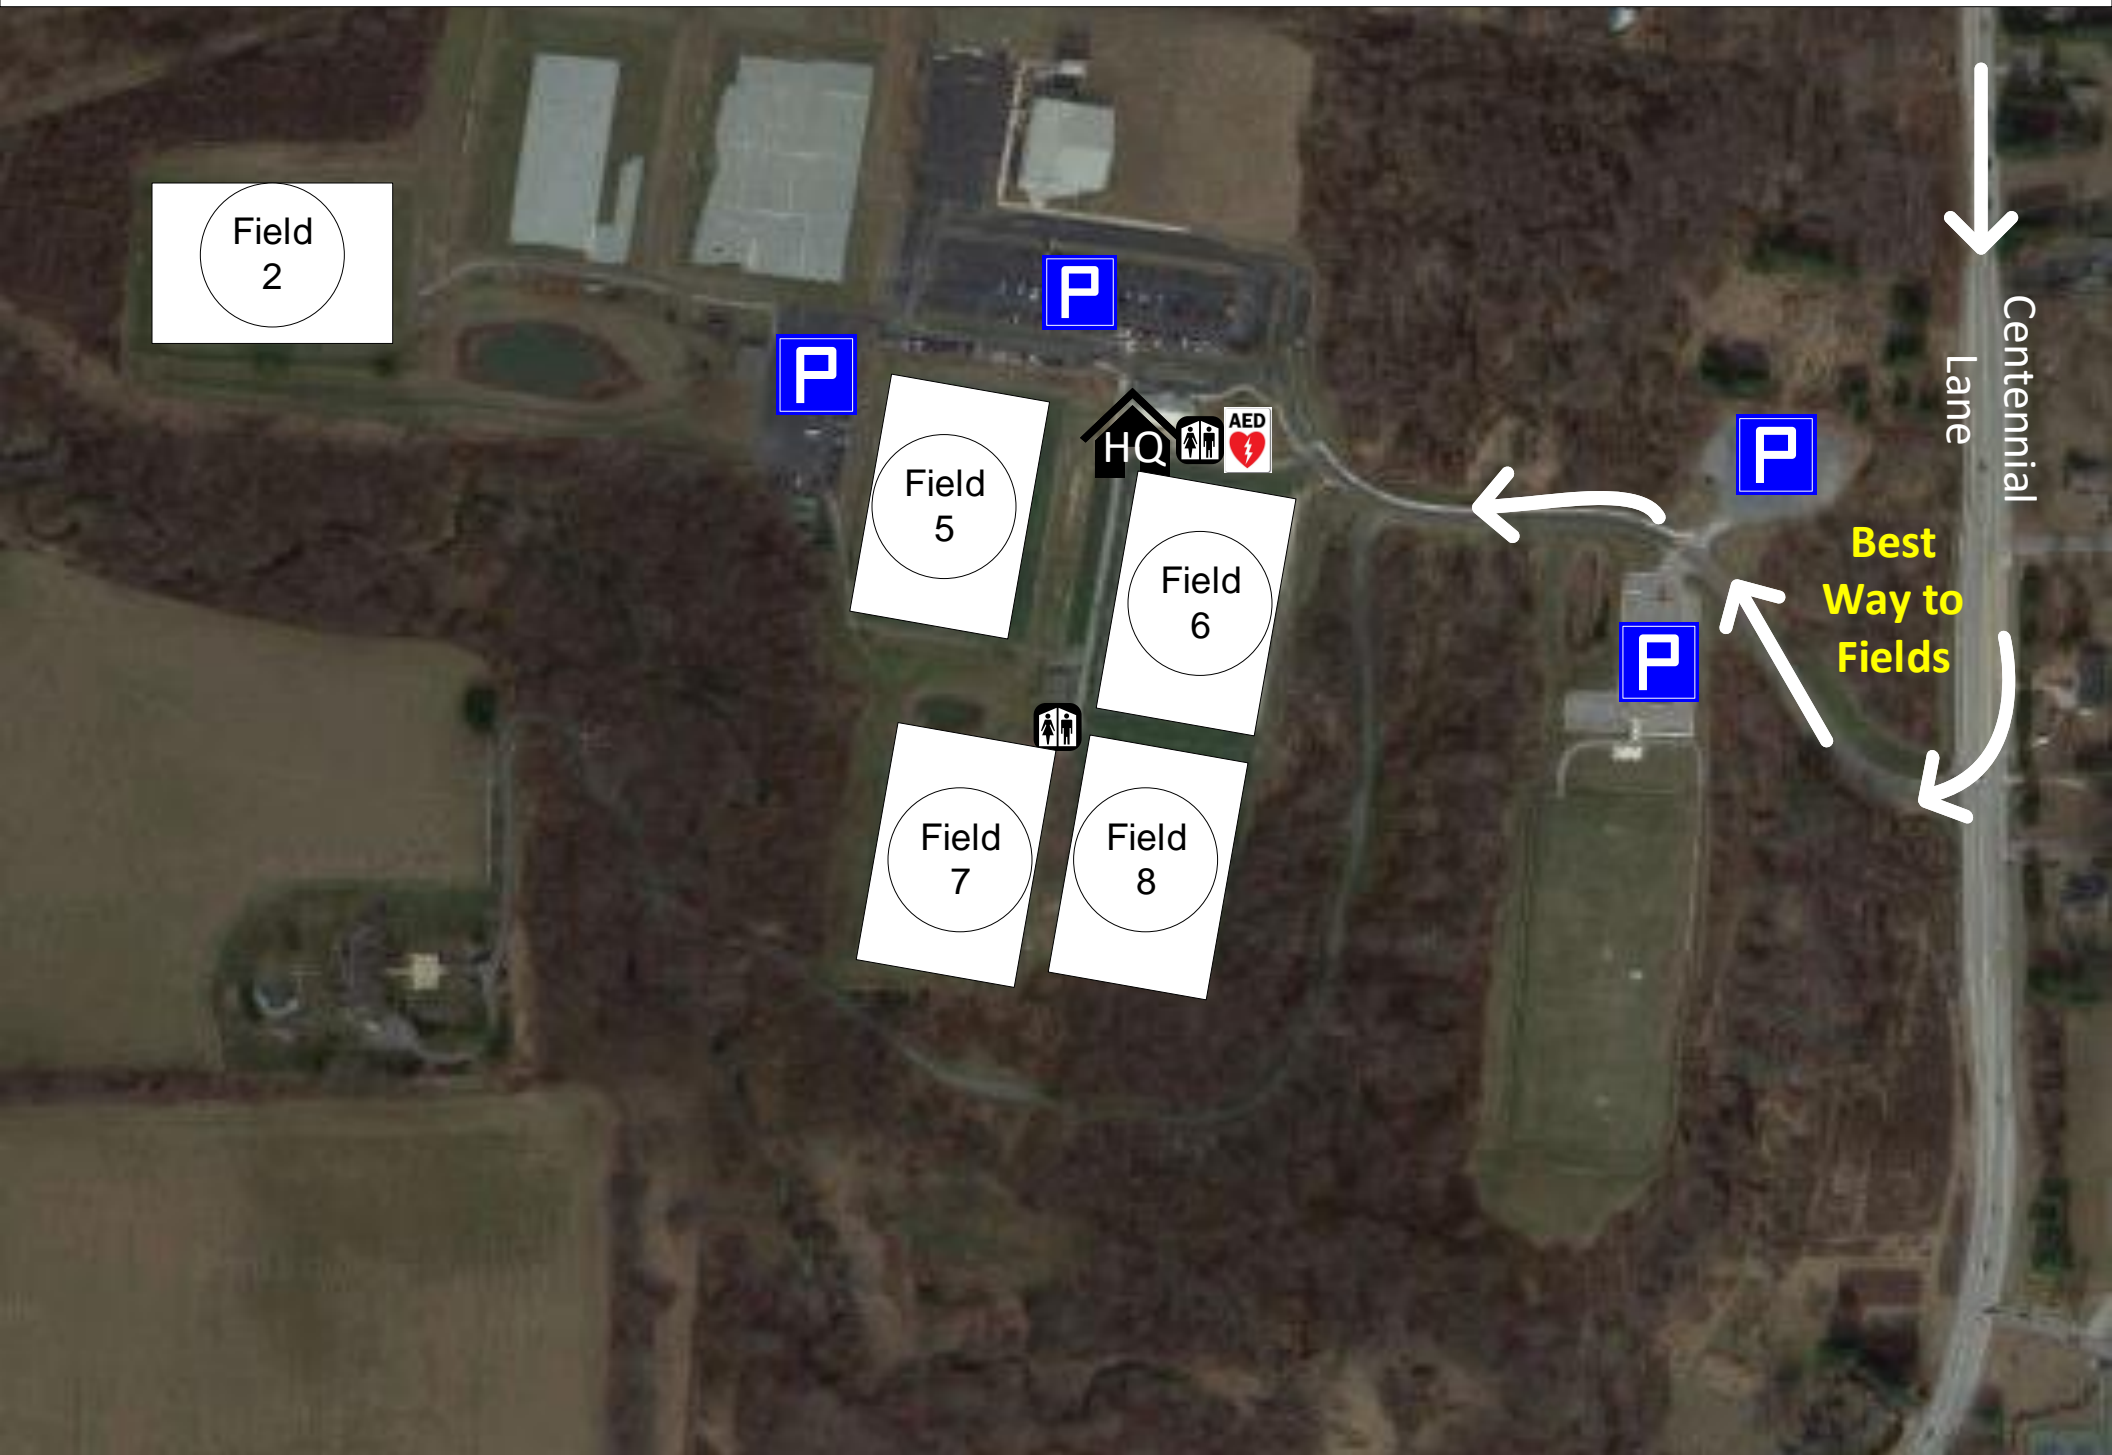

Covenant Park
4560 Centennial Lane, Ellicott City, MD 21042

Field
2

P

P

Field
5

HQ

AED

Field
6

P

Best
Way to
Fields

Field
7

Field
8

P

Centennial
Lane