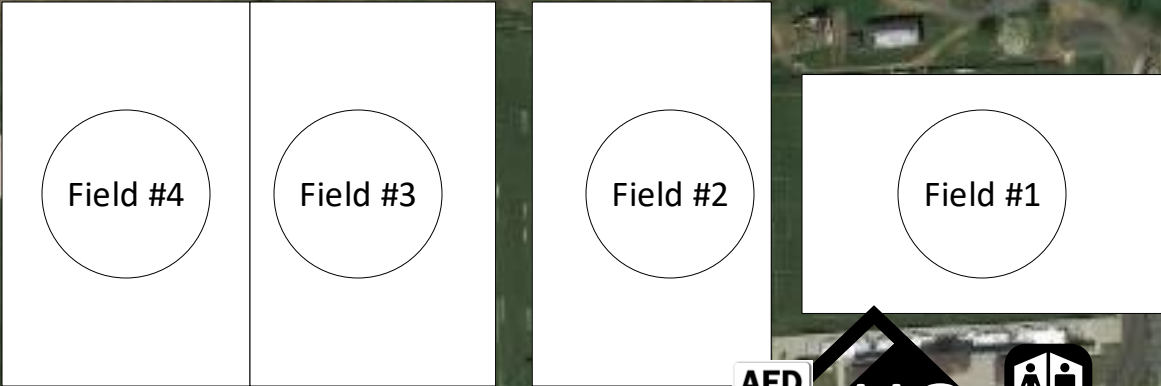

Evergreen Sportsplex

19623 Evergreen Mills Rd, Leesburg, VA 20175

621

Best Way to Fields

Grenata Preserve PI