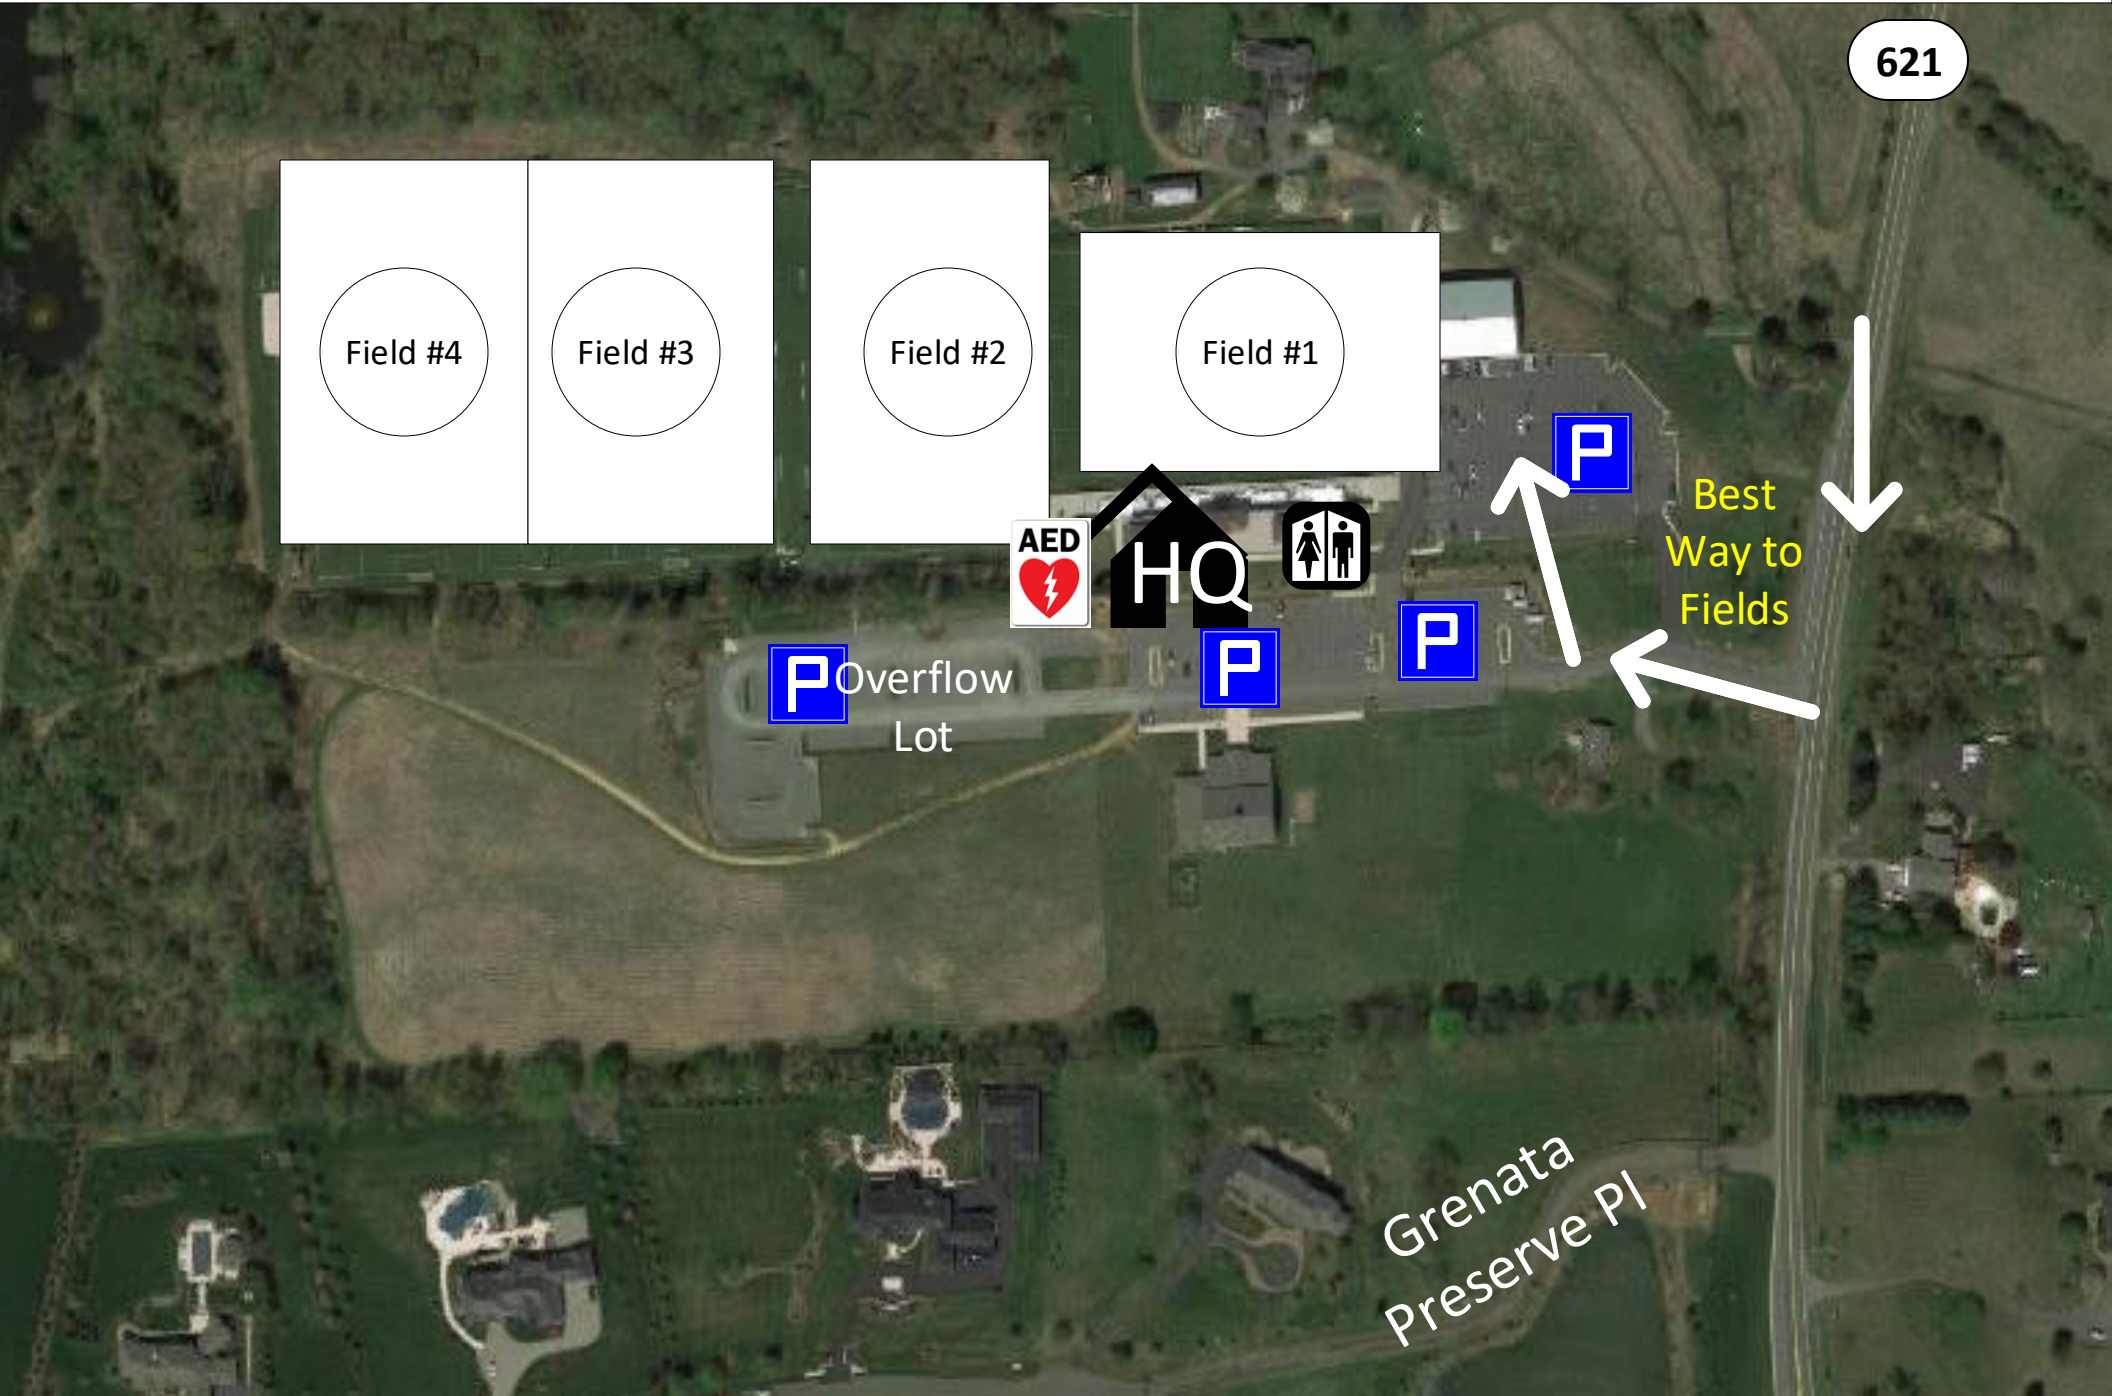

Evergreen Sportsplex

19623 Evergreen Mills Rd, Leesburg, VA 20175

621

Best Way to Fields

Grenata Preserve PI