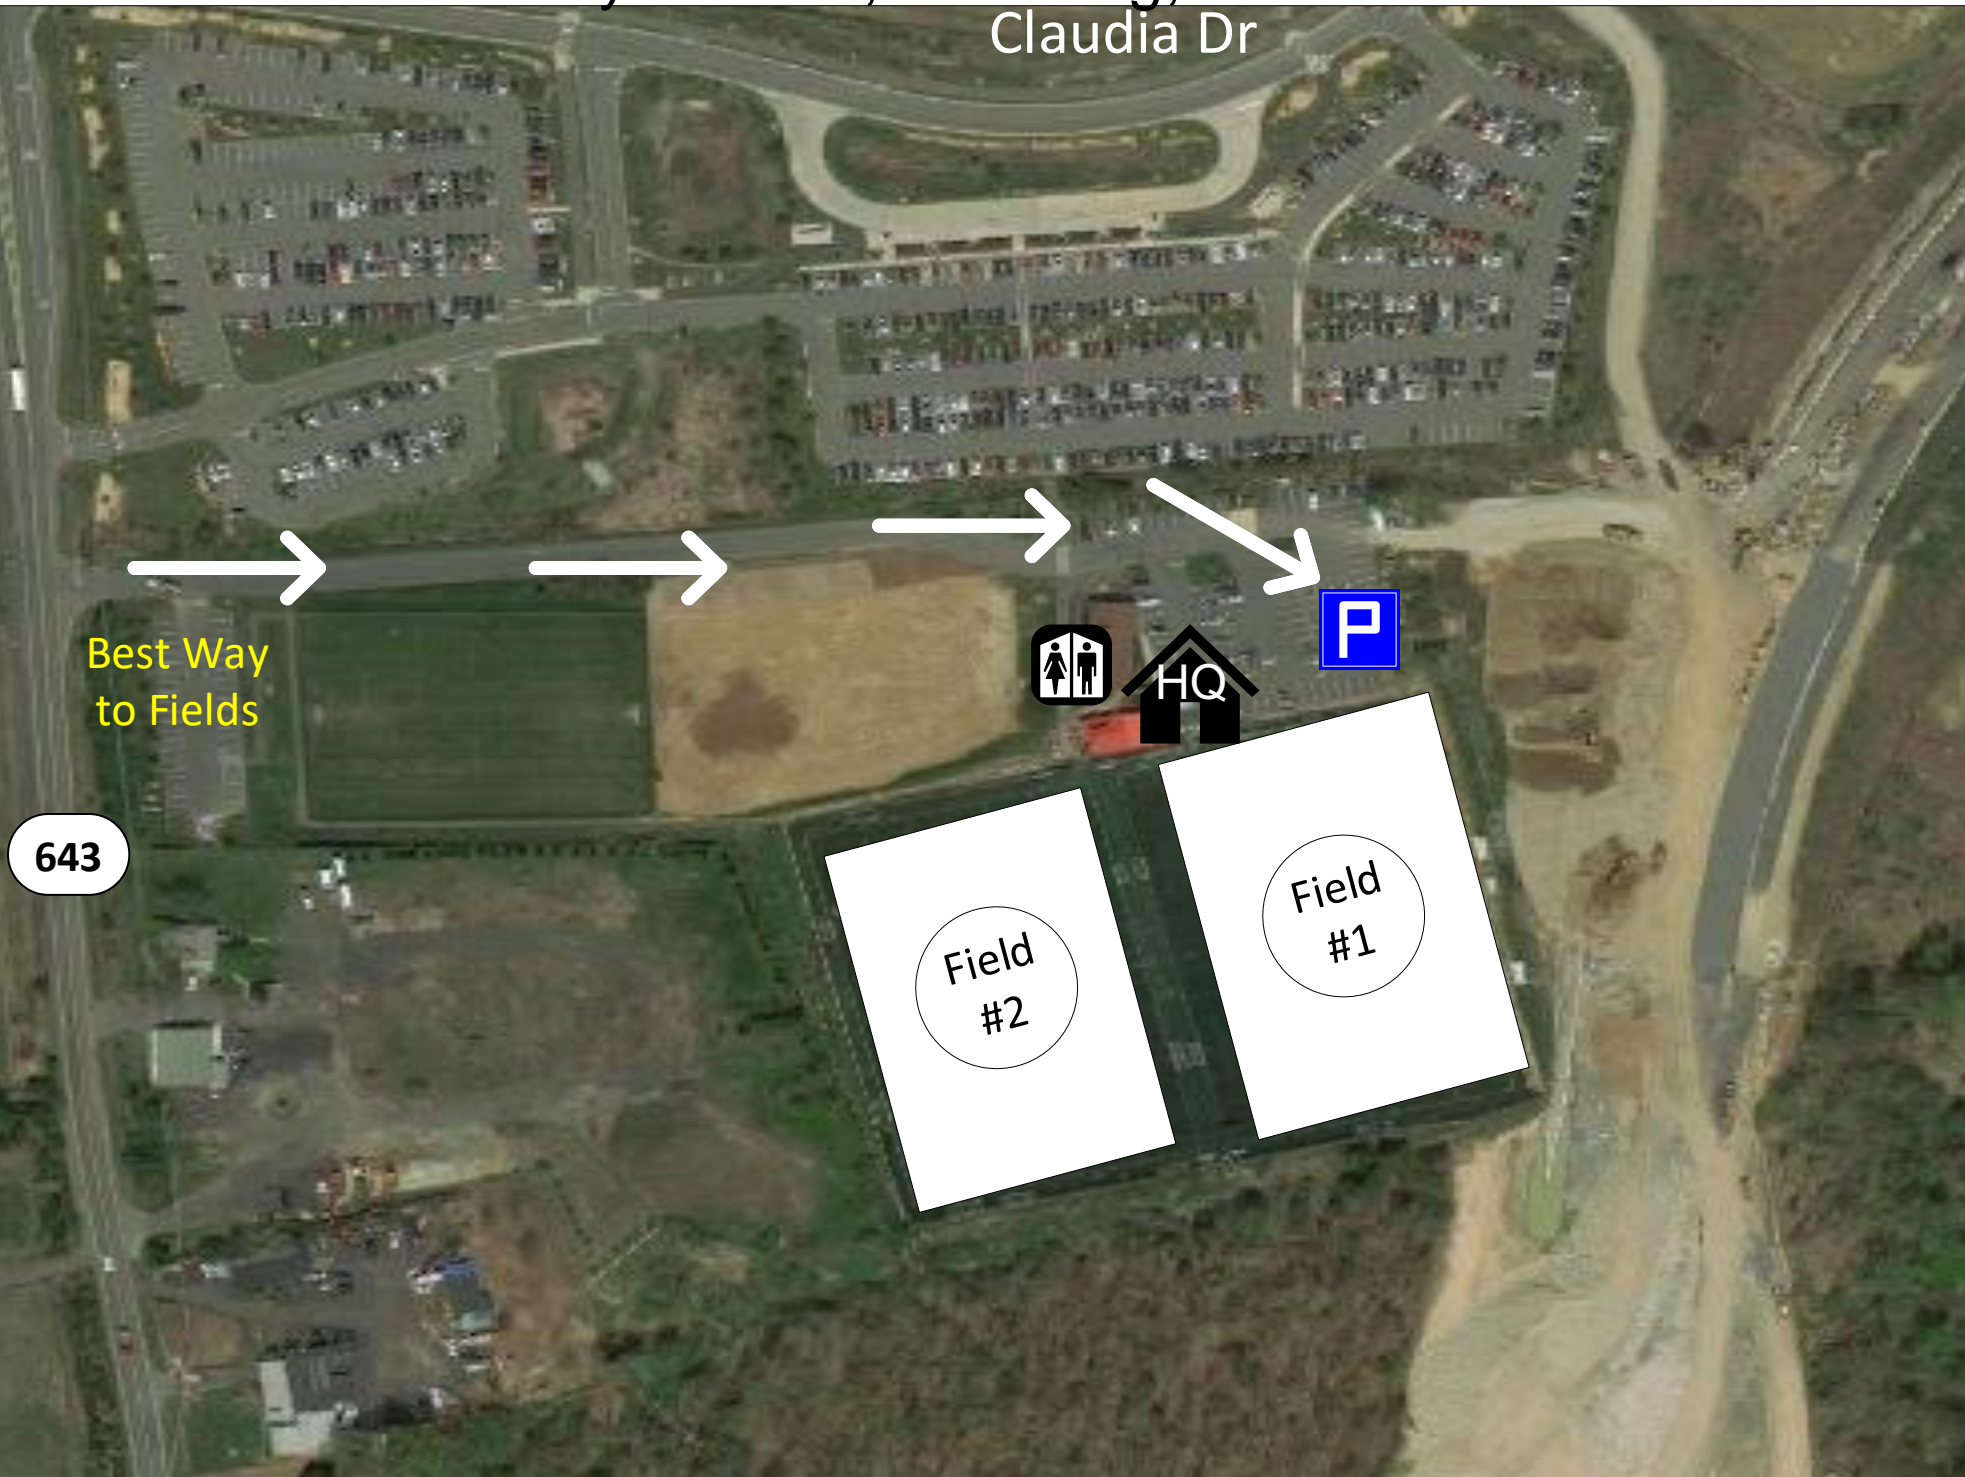

Loudoun Soccer Park

19798 Sycolin Rd, Leesburg, VA 20175

Claudia Dr

Best Way to Fields

643

Field #2

Field #1