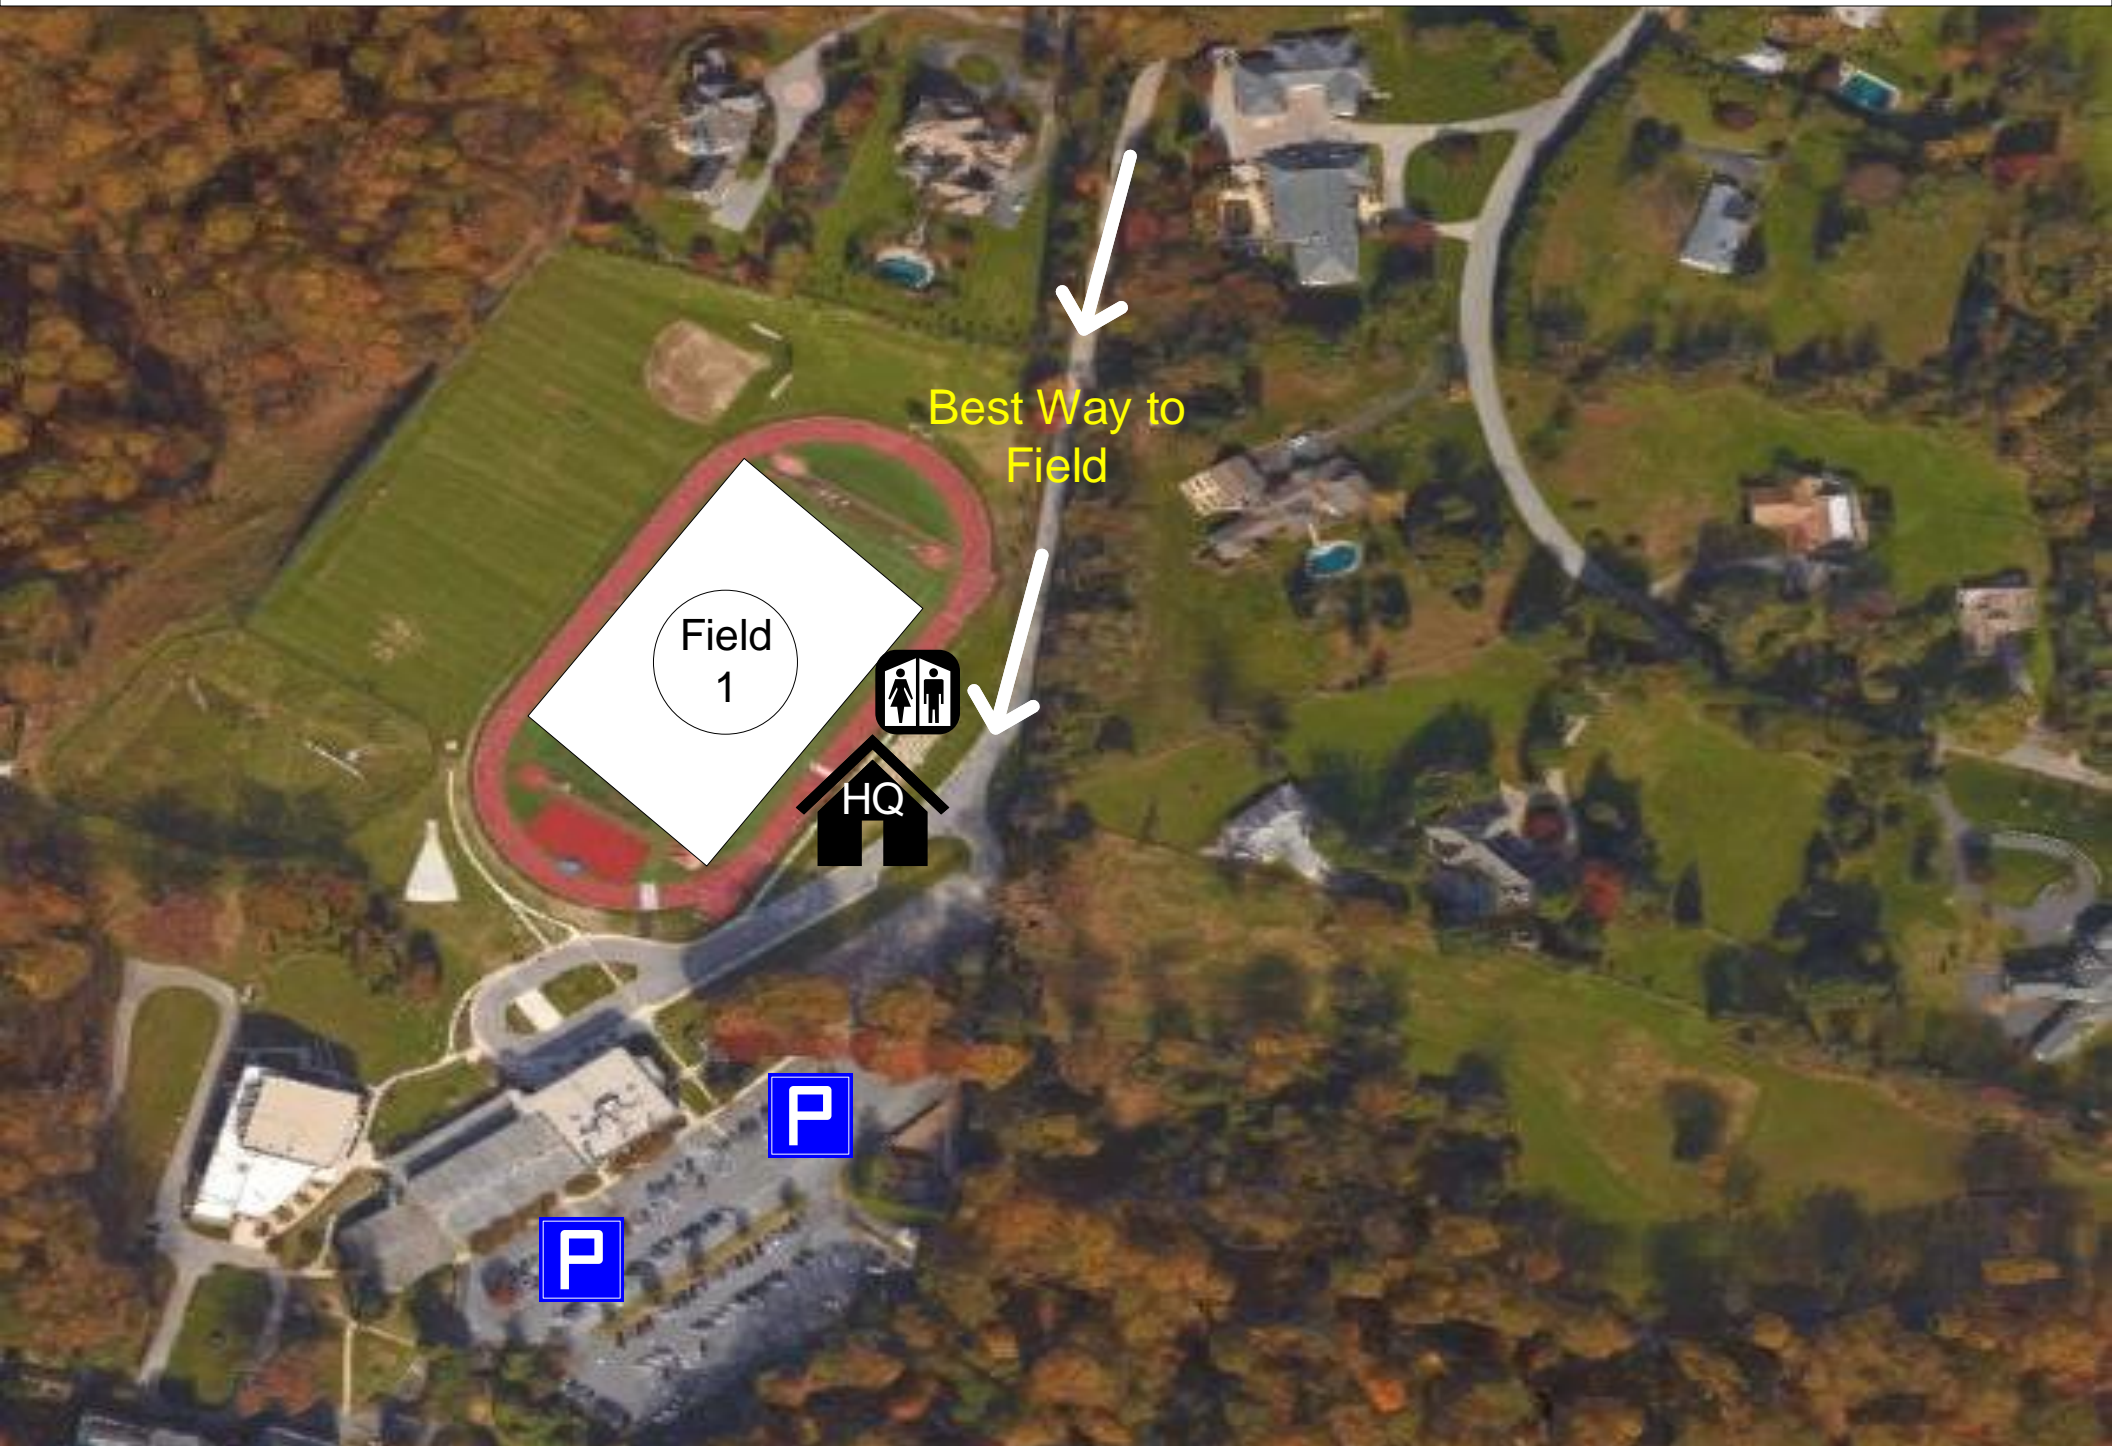

Maryvale Prep School  
11300 Falls Rd, Lutherville, MD 21093

Best Way to Field

Field 1