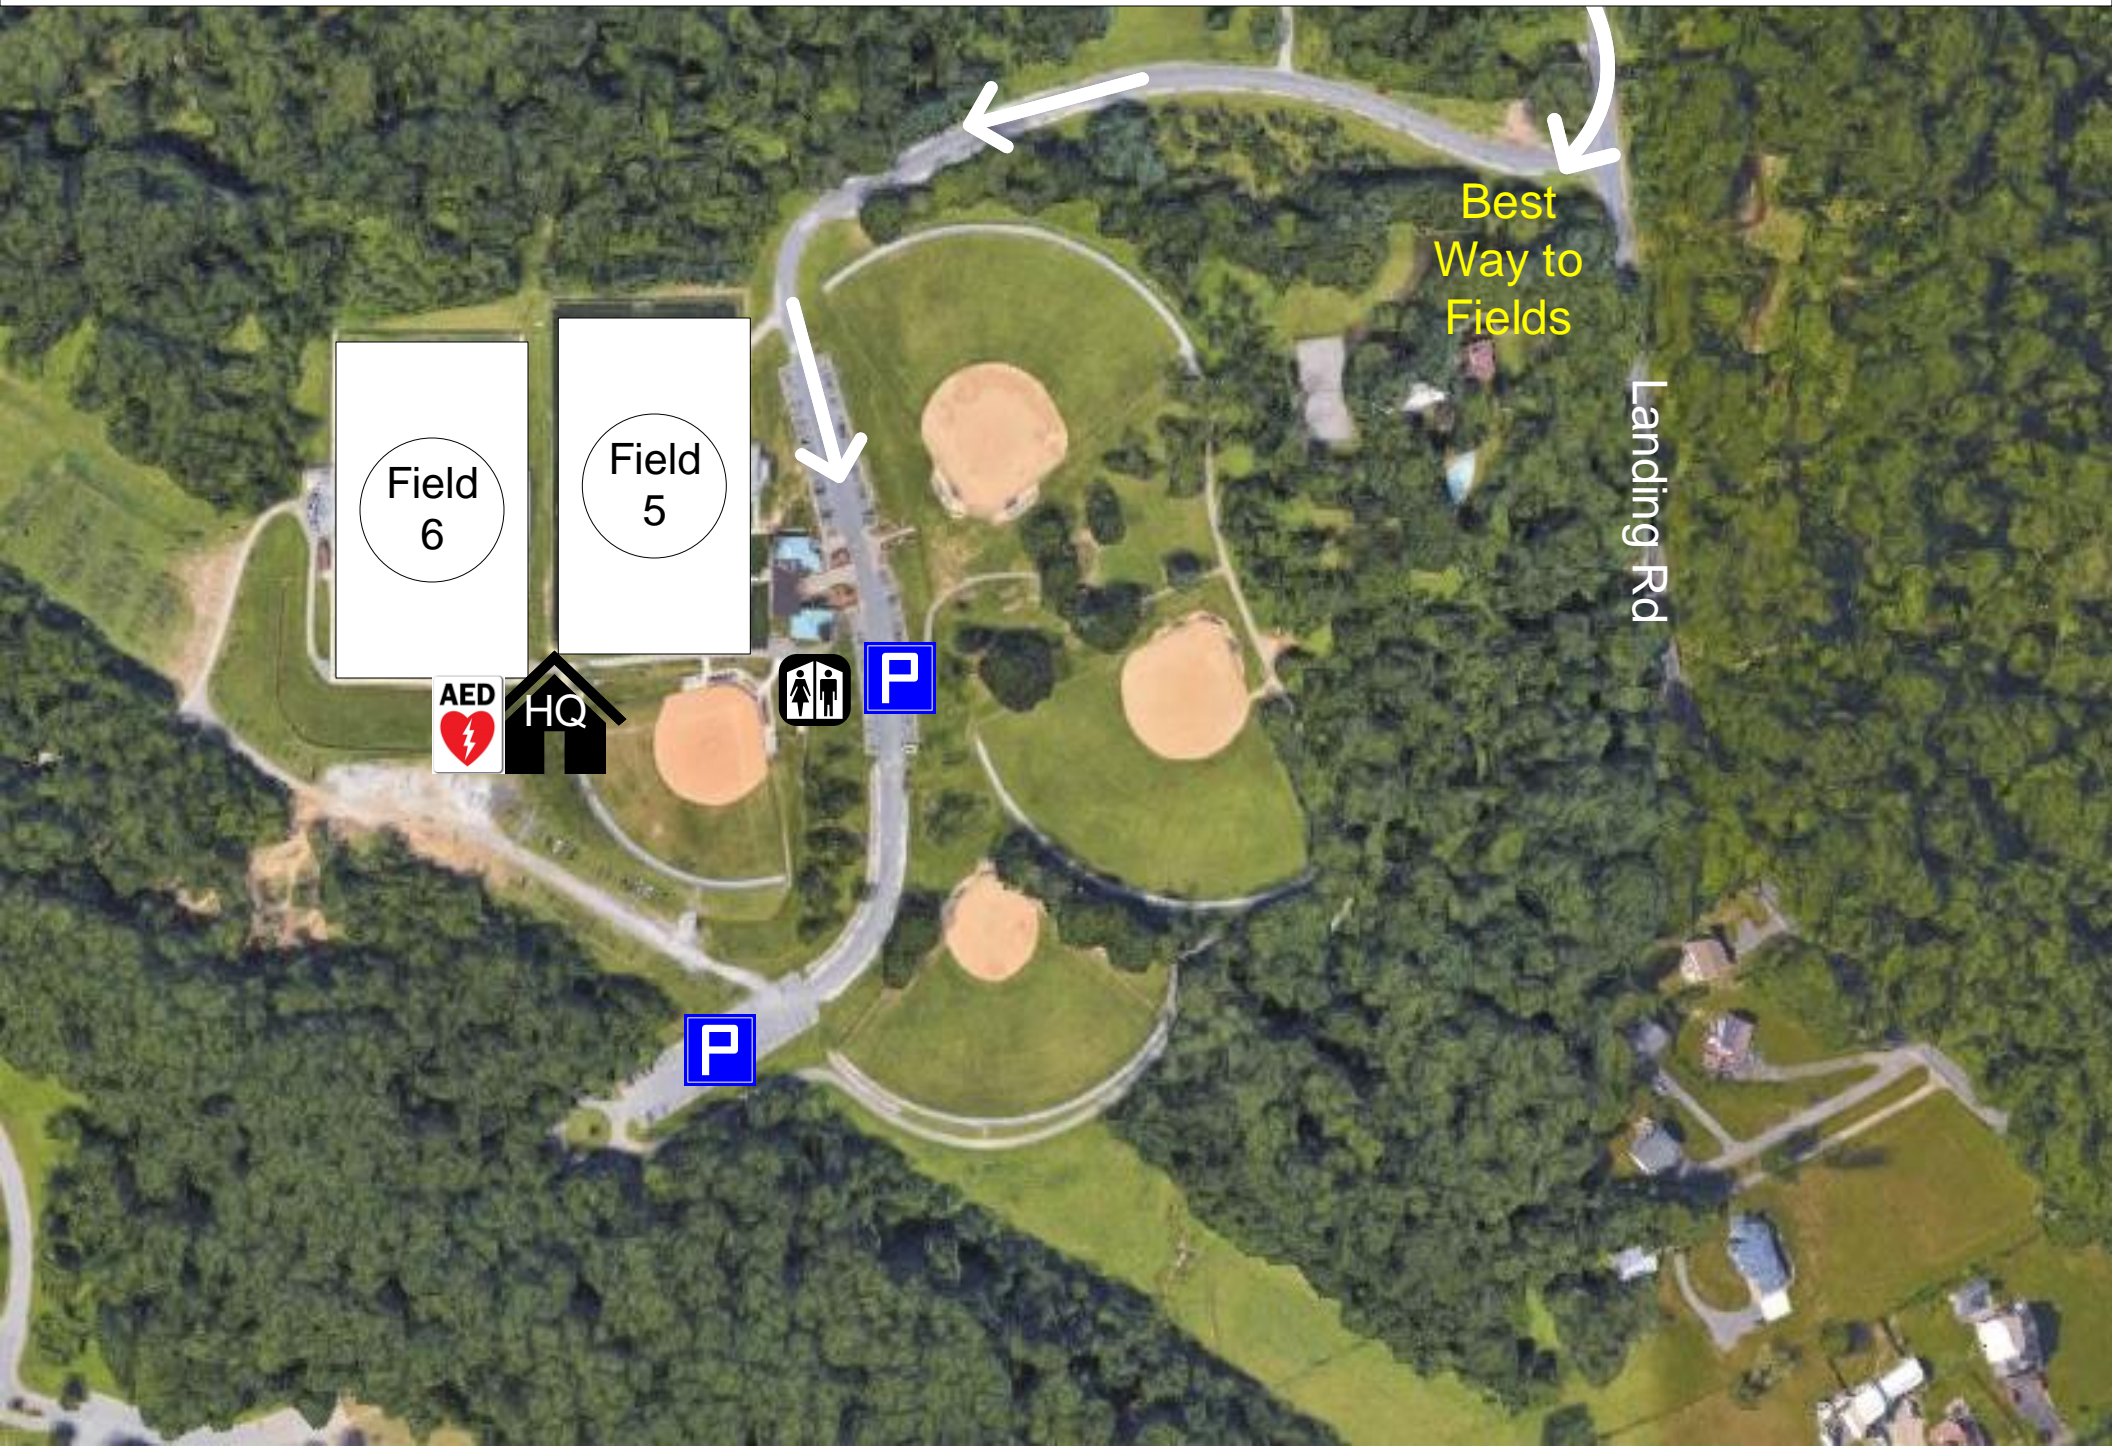

Rockburn Park  
6105 Rockburn Branch Park Rd, Elkridge, MD 21075

Best  
Way to  
Fields

Landing Rd

Field  
6

Field  
5

AED

HQ

Restrooms